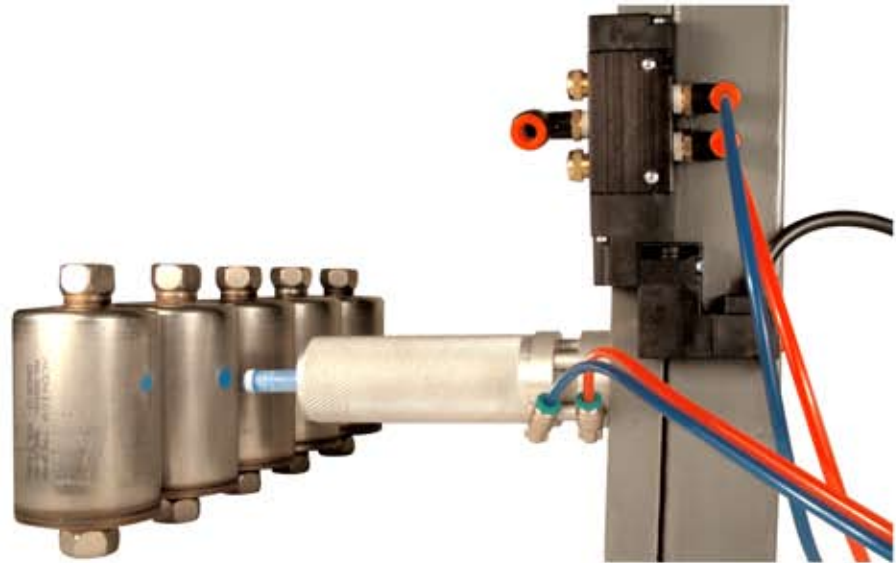

Contact Marking

TiteSpot™ Marking System

**Unique Cartridge
Loading System
Eliminates Ink
Handling**

*Knurled housing for easy
cartridge replacement*

Mounts Anywhere, Any Position

TiteSpot™ is a new automatic marking system featuring: replaceable, reloadable, disposable marker cartridges in a unique air operated spring assembly that eliminates handling inks or refills. It is only available from Dell Marking Systems of Ferndale, Michigan.

Compact and lightweight, only 5" long, a TiteSpot assembly can be mounted anywhere, in any position. Complete assemblies include: a double acting cylinder, a patented ink cartridge, spring and an aluminum housing. No skilled trades or tools are required to replace the empty disposable cartridge. It reloads in seconds. Cycle time is adjustable up to 250 milliseconds per spot.