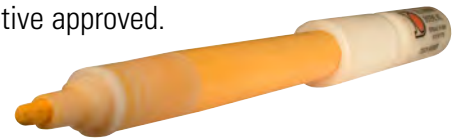

Industrial Contact Marking System

Dell Marking Systems has redefined the industrial marking pen with the introduction of the DelMarko series of refillable industrial marking pens.

Extremely flexible, the DelMarko is available in 24 stock colors, and unlimited selection of formulations and colors, or Dell can formulate ink to meet your particular requirements. Dell provides complete marking system design-and-build services and formulates workplace safe, low VOC, pigmented and non-pigmented inks. Dell inks are automotive approved.

The DelMarko can be incorporated with contact marker holders for use in automatic applications.