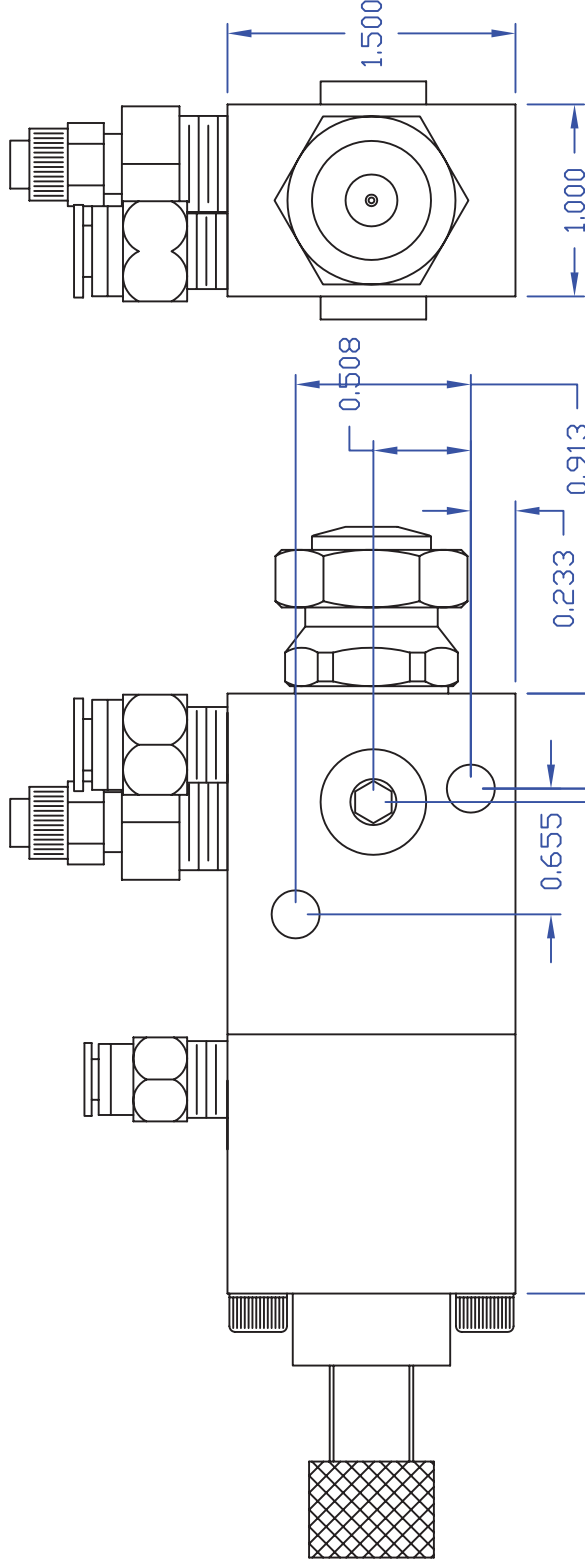

REVISIONS

APPROVED

DATE

DESCRIPTION

REV

ZONE

DESCRIPTION

DS-20
Macro-Mini Marker

Mounting Dims.

DELL MARKING SYSTEMS INC.
721 WANDA
FERDALE, MICHIGAN 48220

DATE

N/A

ID NUMBER

PART NUMBER

N/A

SCALE

1:1

FRO