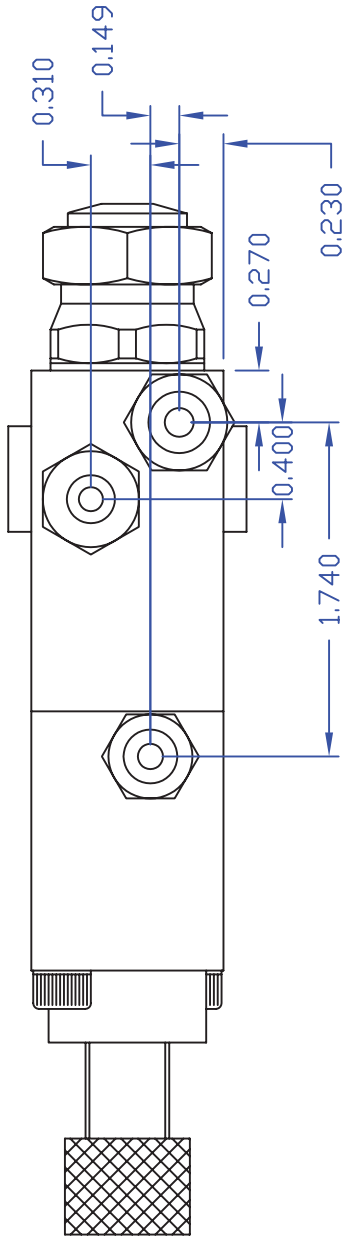

REVISIONS

APPROVED

DATE

DESCRIPTION

REV

ZONE

DESCRIPTION

DS-20
Macro-Mini Marker

Mounting Dims.

DELL MARKING SYSTEMS INC.
721 WANDA
FERDALE, MICHIGAN 48220

DATE

N/A

ID NUMBER

PART NUMBER

N/A

SCALE

1:1

FRO