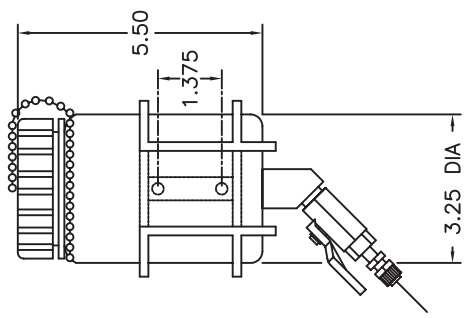

DRW-128  
1 GAL GRAVITY  
RESERVOIR  
82102

DRW-64  
64 oz. GRAVITY  
RESERVOIR  
82101

DRW-32  
32 oz. GRAVITY  
RESERVOIR  
82076

DRW-16  
16 oz. GRAVITY  
RESERVOIR  
82072

# FRO

NOTE:  
RESERVOIR BRACKET  
MOUNTING HOLES  
(2) .25 DIA.

DESCRIPTION		DRW SERIES	
GRAVITY RESERVOIRS		GRAVITY RESERVOIRS	
DATE	N/A	ID NUMBER	
PART NUMBER	NOTED	SCALE	NONE

DELL MARKING SYSTEMS INC.  
821 WANDA  
FERNDALE, MICHIGAN 48220