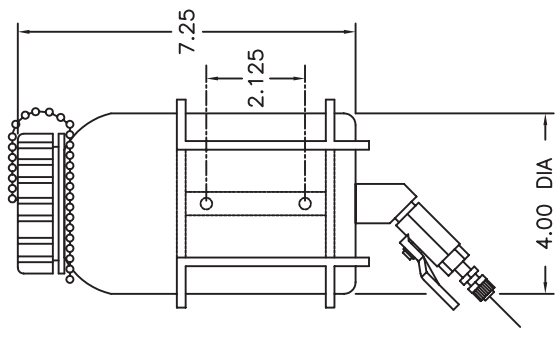

DRW-128  
1 GAL GRAVITY  
RESERVOIR  
82102

DRW-64  
64 oz. GRAVITY  
RESERVOIR  
82101

DRW-32  
32 oz. GRAVITY  
RESERVOIR  
82076

DRW-16  
16 oz. GRAVITY  
RESERVOIR  
82072

# FRO

NOTE:  
RESERVOIR BRACKET  
MOUNTING HOLES  
(2) .25 DIA.

DESCRIPTION		DRW SERIES	
GRAVITY RESERVOIRS		GRAVITY RESERVOIRS	
DATE	N/A	ID NUMBER	
PART NUMBER	NOTED	SCALE	NONE

DELL MARKING SYSTEMS INC.  
821 WANDA  
FERNDALE, MICHIGAN 48220