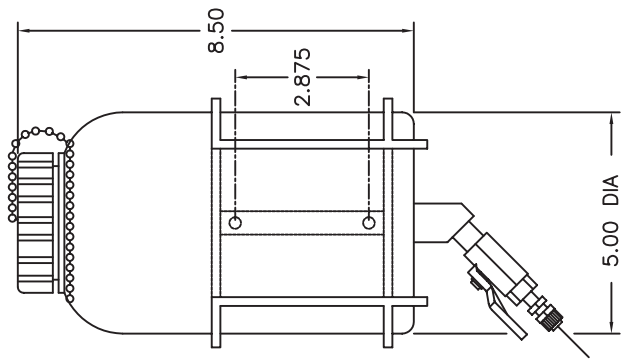

DRW-128  
1 GAL GRAVITY  
RESERVOIR  
82102

DRW-64  
64 oz. GRAVITY  
RESERVOIR  
82101

DRW-32  
32 oz. GRAVITY  
RESERVOIR  
82076

DRW-16  
16 oz. GRAVITY  
RESERVOIR  
82072

# FRO

NOTE:  
RESERVOIR BRACKET  
MOUNTING HOLES  
(2) .25 DIA.

DESCRIPTION		DRW SERIES	
GRAVITY RESERVOIRS		GRAVITY RESERVOIRS	
DATE	N/A	ID NUMBER	
PART NUMBER	NOTED	SCALE	NONE

DELL MARKING SYSTEMS INC.  
821 WANDA  
FERNDALE, MICHIGAN 48220