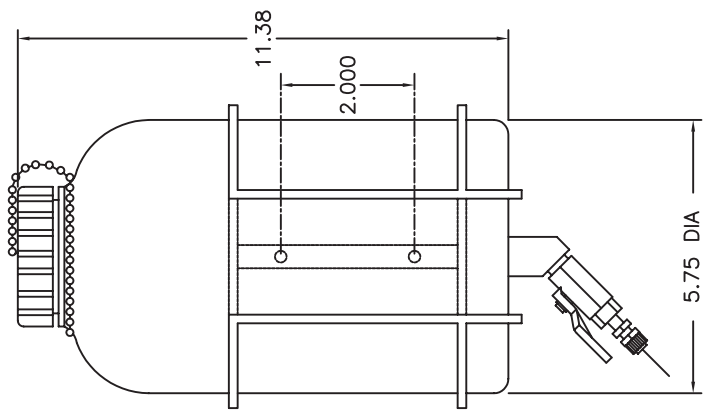

DRW-128  
1 GAL GRAVITY  
RESERVOIR  
82102

DRW-64  
64 oz. GRAVITY  
RESERVOIR  
82101

DRW-32  
32 oz. GRAVITY  
RESERVOIR  
82076

DRW-16  
16 oz. GRAVITY  
RESERVOIR  
82072

# FRO

NOTE:  
RESERVOIR BRACKET  
MOUNTING HOLES  
(2) .25 DIA.

DESCRIPTION		DRW SERIES	
GRAVITY RESERVOIRS		GRAVITY RESERVOIRS	
DATE	N/A	ID NUMBER	
PART NUMBER	NOTED	SCALE	NONE

DELL MARKING SYSTEMS INC.  
821 WANDA  
FERNDALE, MICHIGAN 48220